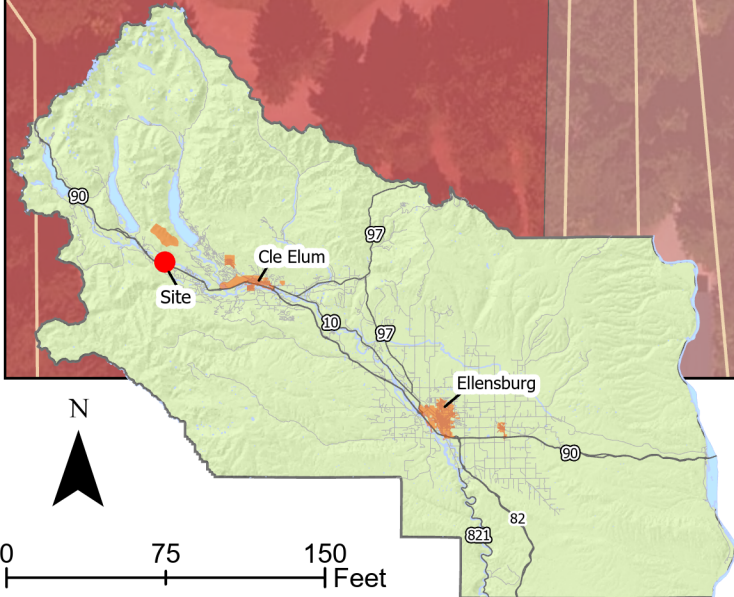

Legend

- Roads
- Tax Parcels
- Fire District 3 (Easton)
- Fire District 7 (Cle Elum)
- SX-26-00007 Domarotsky

SX-26-00007 Domarotsky Fire District

Ellie Myers 5-18-2026 Source: Hexagon, WaTech, Kittitas County GIS, Kittitas County GIS